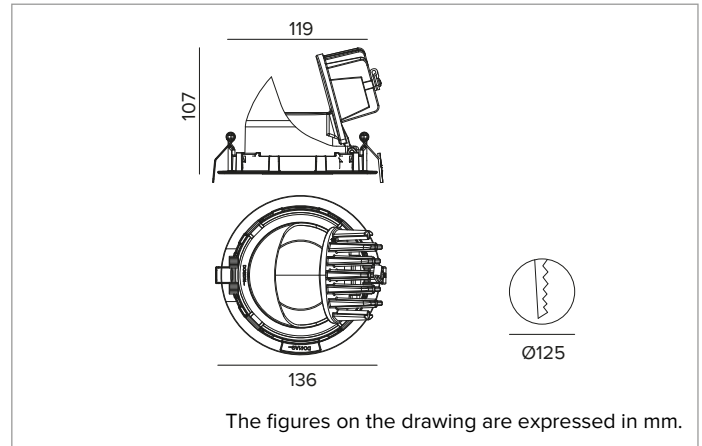

1T9281EL | CTEVO EXTRACTABLE 125

Recessed extractable LED projector

		3000K	H(m)	D(m)	E _{max} (lx)	
		Ra90		10°		
		Fixture Power	7W	1	0.18	11259
		Source Flux	546lm	2	0.35	2815
		Fixture Flux	502lm	3	0.53	1251
		Efficacy	70lm/W	4	0.71	704
TS1380	I _{max} =20620cd/klm	I _{max}	11259cd	5	0.88	450

CCT nominal: 3000K

Lifetime (L80/B10): >50000h tq +25°C

ILLUMINOTECHNICAL CHARACTERISTICS

NSP - precision optics with a black silicone cut off ring. Version with a transparent PMMA lens. UGR<19 (EN 12464-1).

Optic: LENS

Beam angles: NSP

Optical efficiency: 92%

Fixture flux: 502lm

Luminous efficacy: 70lm/W

Photobiological safety: Compliant with RG1 low risk group

MECHANICAL CHARACTERISTICS

Die-cast black painted anodised aluminium body and dissipator. Friction rotation system on hinges with adjustability of the fixture from -25°/+75° on a vertical plane and can be manually aimed to 355° on a horizontal plane. Trim version with an integrated black ring.