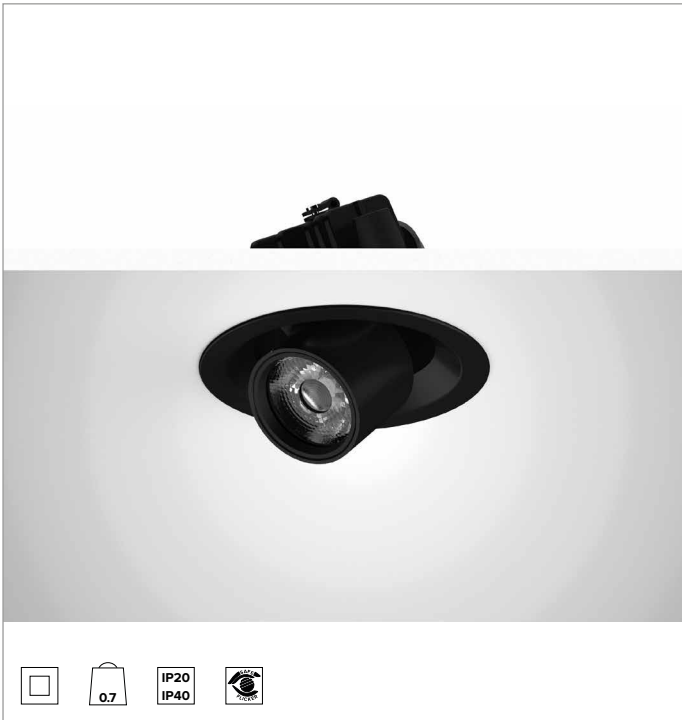

1T9281EL | CTEVO EXTRACTABLE 125

Recessed extractable LED projector

		3000K	H(m)	D(m)	E _{max} (lx)	
		Ra90		10°		
		Fixture Power	7W	1	0.18	11259
		Source Flux	546lm	2	0.35	2815
		Fixture Flux	502lm	3	0.53	1251
		Efficacy	70lm/W	4	0.71	704
TS1380	I _{max} =20620cd/klm	I _{max}	11259cd	5	0.88	450

CCT nominal: 3000K

Lifetime (L80/B10): >50000h tq +25°C

ILLUMINOTECHNICAL CHARACTERISTICS

NSP - precision optics with a black silicone cut off ring. Version with a transparent PMMA lens. UGR<19 (EN 12464-1).

Optic: LENS

Beam angles: NSP

Optical efficiency: 92%

Fixture flux: 502lm

Luminous efficacy: 70lm/W

Photobiological safety: Compliant with RG1 low risk group

MECHANICAL CHARACTERISTICS

Die-cast black painted anodised aluminium body and dissipator. Friction rotation system on hinges with adjustability of the fixture from -25°/+75° on a vertical plane and can be manually aimed to 355° on a horizontal plane. Trim version with an integrated black ring.